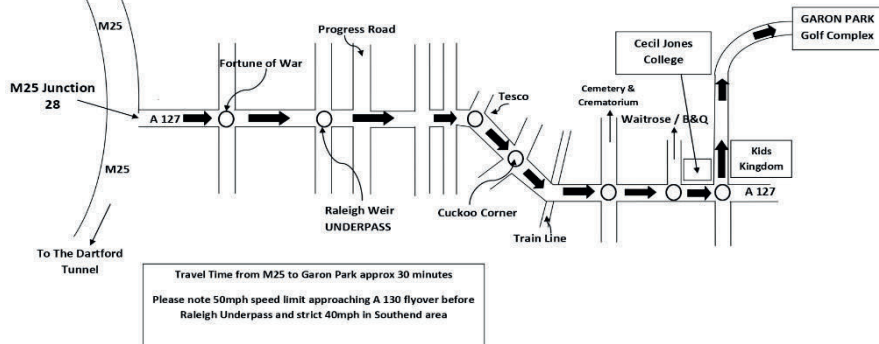

GARON PARK GOLF COMPLEX – EASTERN AVENUE –SOUTHEND –ON-SEA ESSEX SS2 4FA

TEL : 01702 601701 www.garonparkgolf.co.uk

GARON PARK GOLF COMPLEX.

Eastern Avenue,
Southend-on-Sea, Essex, SS2 4FA

Tel: 01702 601701 ext 2 Email:julie@garonparkgolf.co.uk